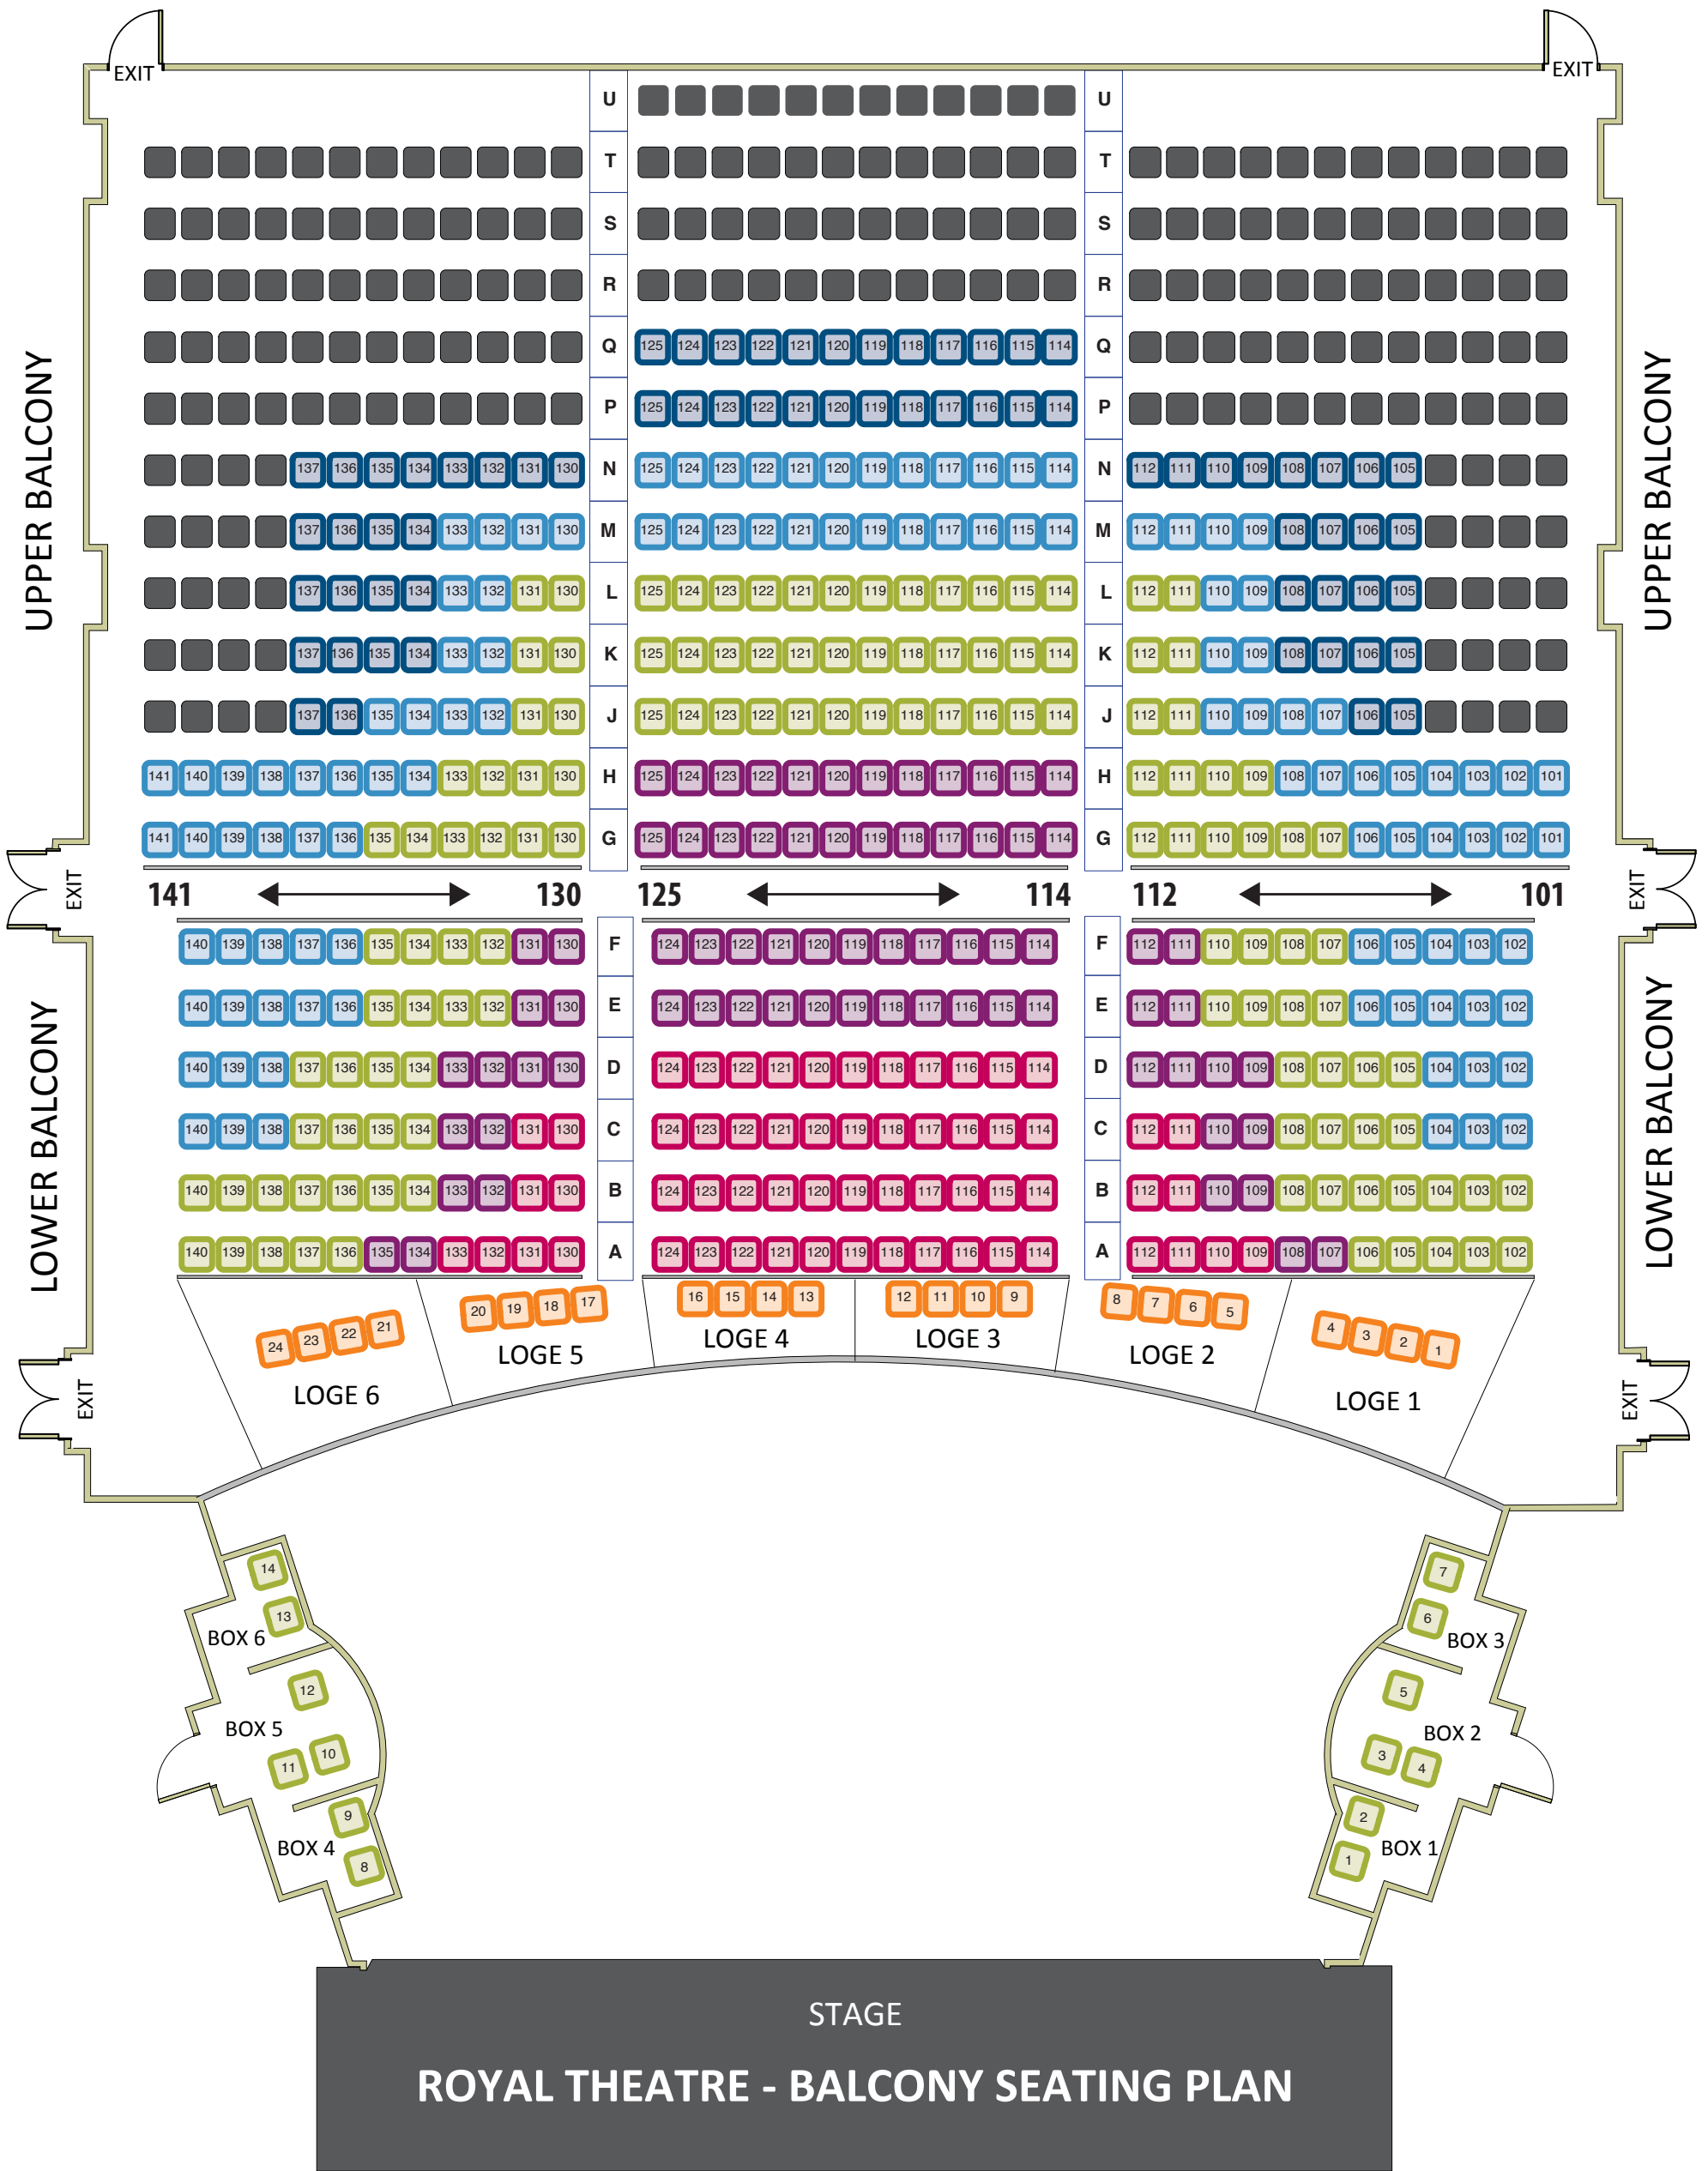

SEATING COLOUR KEY

ROYAL THEATRE - BALCONY SEATING PLAN

SEATING COLOUR KEY

A
B
C
D
E
LOGE
N/A